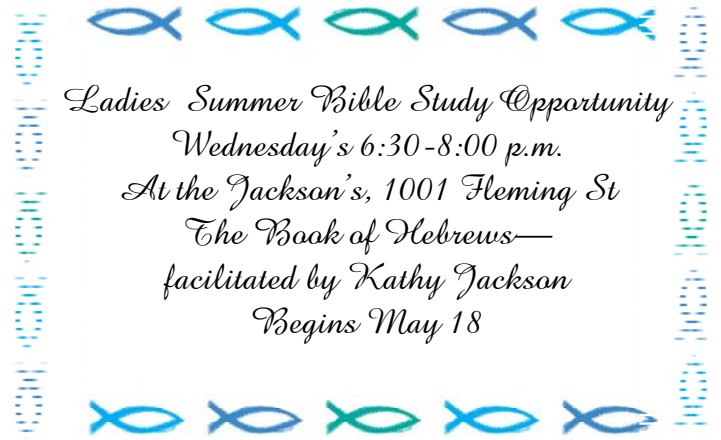

Christian Education

Sunday Morning Bible Studies 10:15 a.m.

Battle Plan for Prayer

We believe God is raising up an army of prayer warriors in our generation. We are asking you to go with us on this journey and equip yourself and others to pray more effectively. We will discuss types of prayer, hindrances to prayer, keys to effective prayer, praying strategically for the lost and for believers alike. We will be sharing real stories of answered prayer in our lives and in Christian history and we will be hearing from some of our generation's most respected prayer teachers and trainers and learning from them as well.

Led by DCE Cynthia Lavrenz in the East Wing

Weekday Fellowship Opportunities **The Power of the Praying Husband**

Mondays, 7:00 p.m.— Meeting Room

Get-together-Girls

meet on Tuesdays at 10:00 a.m.

Join the ladies for fellowship, devotions, and card ministry. Drop-ins are welcome!

Ladies Summer Bible Study Opportunity

Wednesday's 6:30-8:00 p.m.

At the Jackson's, 1001 Fleming St

The Book of Hebrews—

facilitated by Kathy Jackson

Begins May 18

Monthly Opportunities—

First Tuesday of Month, 7:00 p.m.

Men's Bible Study—Double Classroom on West Hallway

"He Who Dies with the Most Toys Still Dies"

Next Meeting for Stephen Ministry

All Active Stephen Ministers:
Meeting Tuesday **June 14** and

June 28 at 6:30 pm

in the East Wing;

Supervision Meeting

Sunday, **June 24 at 11:15.**